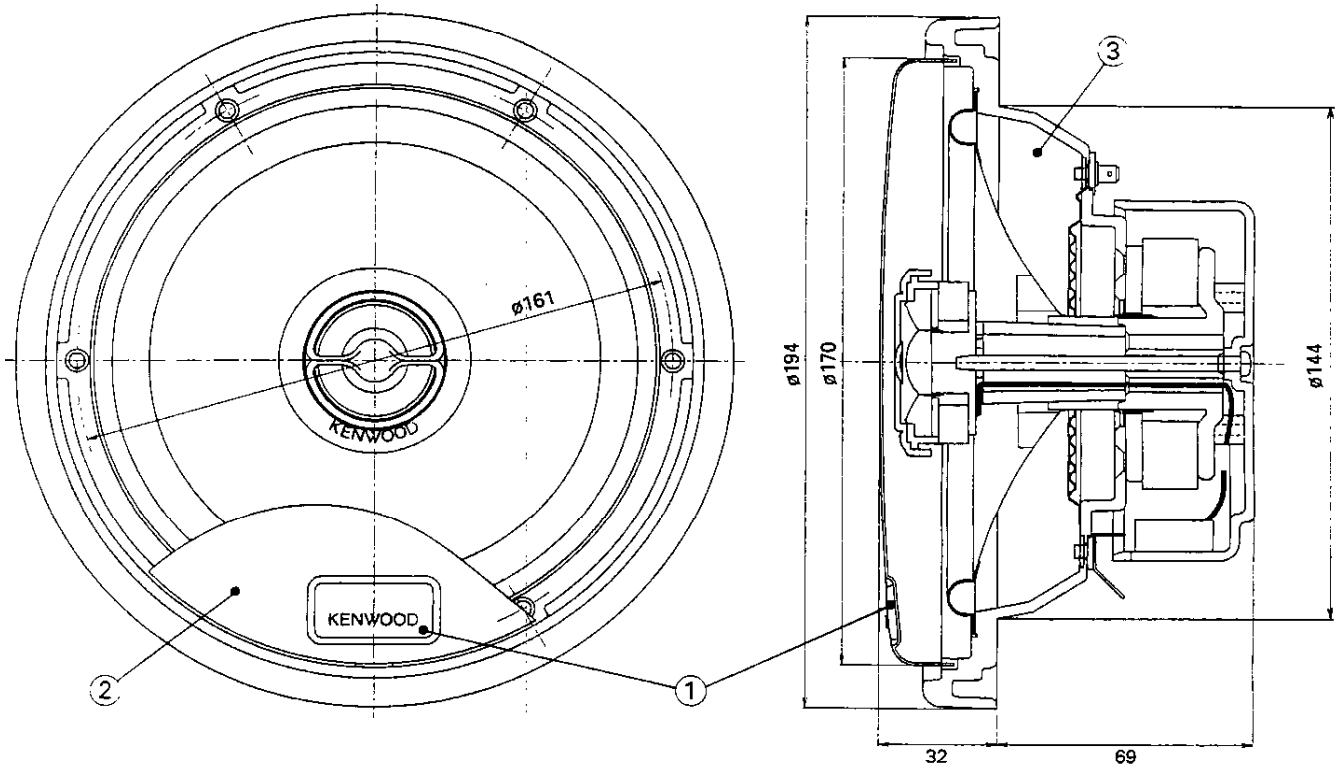

### SPECIFICATIONS

Speaker	
Woofer .....	16cm cone type
Tweeter .....	3.5cm balanced dome type
Peak input power .....	150W
Rated input power .....	50W
Impedance .....	4Ω
Frequency response .....	30 to 22,000Hz
Sensitivity .....	89dB/W at 1m
Dimension .....	194 W x 32 H x 101 D (mm)
Mounting depth .....	69mm
Weight per speaker .....	1.3kg